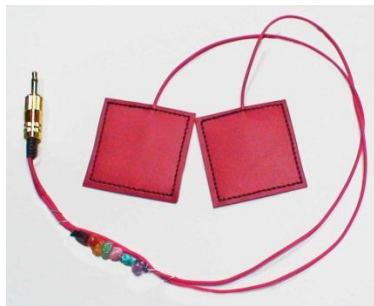

QUANTUM LIFE™

iPad / iPhone Delivery Pads and Crystal Balancer

Delivery Pads

Two compact 2"x2" pads of highly conductive silver fabric face with a vinyl backing. Each of the Delivery Pads is connected with an 18" length of cable that attaches to one - 3.5mm mono jack.

Crystal Balancer

The Crystal Balancer contains 7 Chakra crystals with grounding hematite at each end mounted on a 3" silver wire.

The crystals of the Crystal Balancer are excited by the output frequencies of the device thus maximizing their energy.

Crystal Balancer easily wraps around cables close to jack.

Suggested areas to place the Delivery Pads

Right and Left Temple

Right and Left Wrist

Either side of Injury or area of concern

Use the two included reusable headbands to hold Delivery Pads in any place of concern.

The Splitter allows the mono jack of the Delivery Pad to receive as you listen to the frequencies in your stereo headphones at the same time

Note: When plugging in the mono 3.5mm jack to your device, **do not force it**, i.e. jack may appear not to be plugged in all the way. Failure to note this may cause damage to your unit.