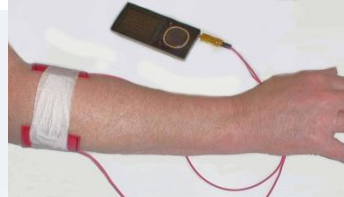

Crystal Balancer

The Crystal Balancer contains 7 Chakra crystals with grounding hematite at each end mounted on a 3" silver wire.

The crystals of the Crystal Balancer are excited by the output frequencies of the device thus maximizing their energy.

Crystal Balancer easily wraps around cables close to jack.

Suggested areas to place the Delivery Pads

Right and Left Temple

Right and Left Wrist

Either side of Injury or area of concern

Use the two included reusable headbands to hold Delivery Pads in any place of concern.

The Splitter allows the mono jack of the Delivery Pad to receive as you listen to the frequencies in your stereo headphones at the same time

Note: When plugging in the mono 3.5mm jack to your device, **do not force it**, i.e. jack may appear not to be plugged in all the way. Failure to note this may cause damage to your unit.